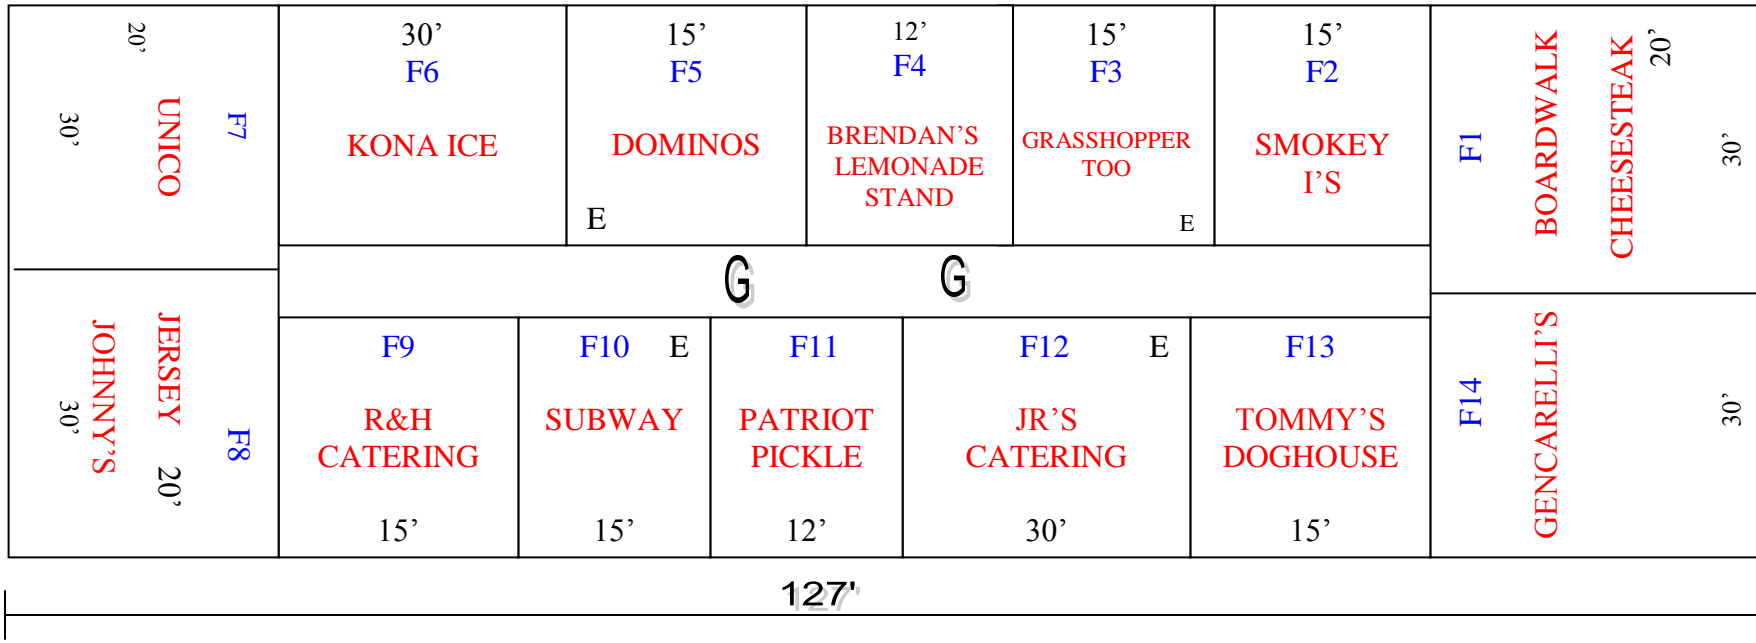

**High School**

**2011**

**FRONT**

**Kids Rides**

G=Generator

- F1-Boardwalk Cheesesteak-Cheesesteaks, Water and Soda
- F2-Smokey I's- Meatball Subs , Corn Dogs, Empanadas, Churros, Soda, Water, and Candy
- F3-Grasshopper Too-Corn Beef & Crab cake sandwiches, Burgers, Chips, & Drinks
- F4-Brendan's Lemonade- Lemonade
- F5-Dominos-Pizza, Breadsticks, Cinnabread, Cheesy bread, Lava cakes, Drinks
- F6-Kona Ice-Shaved Ice
- F7-Unico-Sausages & Peppers, Italian Hot Dogs, Ribbon Fries, Zeppoles, Funnel Cakes, Soda, Water
- F8-Jersey Johnny's-Hot dogs, Hamburgers, French Fries, Chicken Fingers, Mozzarella Sticks and Soda
- F9-R+H Catering -Shish Kabobs, Gyros, & Soda
- F10- Subway- Sandwiches, Chips, Drinks, Cookies
- F11-Patriot Pickle- Pickles
- F12-JR's- Hamburgers, Grilled Chicken, Chicken Fingers, Fries, Cheese steaks, Onion rings, pretzels, Italian Ice
- F13- Tommy's Doghouse-Specialty hot dogs, soda, chips, water
- F14-Gencarelli's- Pizza, Italian Ice